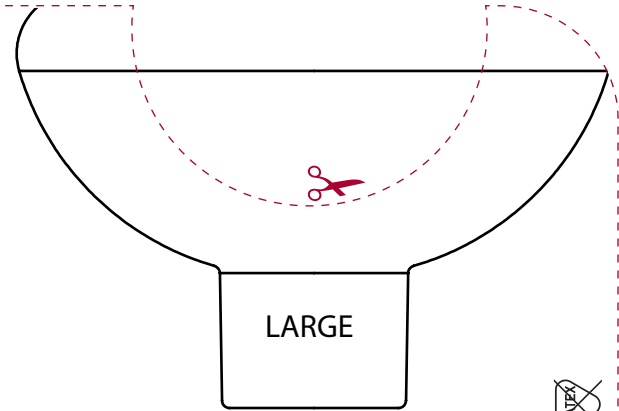

HOW TO USE: Print this template on letter paper, landscape. DO NOT SCALE. Print at 100% or disable page scaling. Cut along the dashed lines and remove inner shape. Insert your dog's nose and mouth into the front and side cut-outs to see which mask will fit best.

AeroDawg 

Canine Aerosol Chamber

SMALL

MEDIUM

LARGE

Mask Sizer

Each device is shipped with 2 different sized masks.

*AeroDawg** Chamber SMALL,
includes small and medium masks

*AeroDawg** Chamber LARGE,
includes medium and large masks

How to Use

The mask selected should cover the nose and mouth. However, if not possible apply mask to the dog's nostrils while gently holding the muzzle closed.