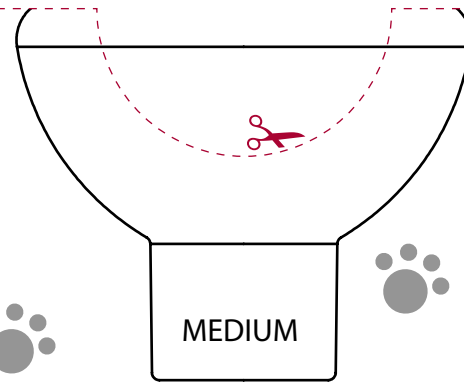

HOW TO USE: Print this template on letter paper, landscape. DO NOT SCALE. Print at 100% or disable page scaling. Cut along the dashed lines and remove inner shape. Insert your dog's nose and mouth into the front and side cut-outs to see which mask will fit best.

*AeroDawg** Chamber LARGE,
includes medium and large masks

How to Use

The mask selected should cover the nose and mouth. However, if not possible apply mask to the dog's nostrils while gently holding the muzzle closed.

Trudell Medical International[®]

www.aerodawg.com

MD-615A-1015 * trade-marks and registered trade-marks of Trudell Medical International. © TMI 2015. All rights reserved.

HOW TO USE: Print this template on letter paper, landscape. DO NOT SCALE. Print at 100% or disable page scaling. Cut along the dashed lines and remove inner shape. Insert your cat's nose and mouth into the front and side cut-outs to see which mask will fit best.

AeroKat 
Feline Aerosol Chamber

The exclusive **Flow-Vu**[®] Inhalation Indicator moves toward the cat as they inhale and will only move if there is a good seal.

Mask Sizer

Each **AeroKat**[®] Chamber is shipped with a small and medium mask. The mask selected should cover the cat's nose and mouth but not the eyes.