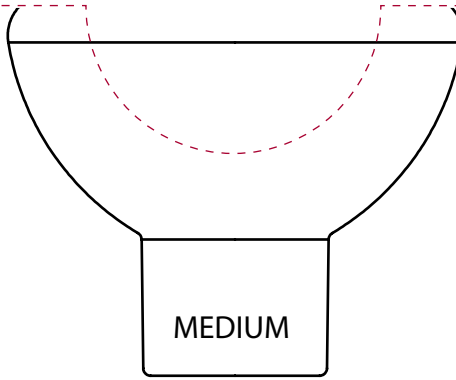

HOW TO USE: Print this template on letter paper, landscape. DO NOT SCALE. Print at 100% or disable page scaling. Cut along the dashed lines and remove inner shape. Insert your dog's nose and mouth into the front and side cut-outs to see which mask will fit best.

AeroDawg 

Canine Aerosol Chamber

SMALL

MEDIUM

LARGE

Mask Sizer

Each device is shipped with 2 different sized masks.

*AeroDawg** Chamber SMALL,
includes small and medium masks