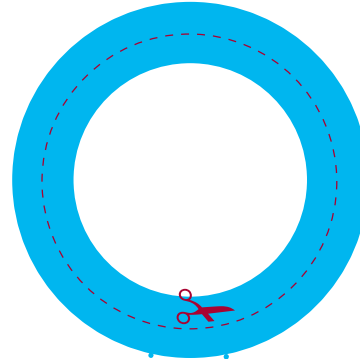

HOW TO USE: Print this template on letter paper, landscape. DO NOT SCALE. Print at 100% or disable page scaling. Cut along the dashed lines and remove inner shape. Insert your dog's nose and mouth into the front and side cut-outs to see which mask will fit best.

AeroDawg 

Canine Aerosol Chamber

SMALL

MEDIUM

LARGE

Mask Sizer

Each device is shipped with 2 different sized masks.

*AeroDawg** Chamber SMALL,
includes small and medium masks

*AeroDawg** Chamber LARGE,
includes medium and large masks

How to Use

The mask selected should cover the nose and mouth. However, if not possible apply mask to the dog's nostrils while gently holding the muzzle closed.

AeroKat 
Feline Aerosol Chamber

The exclusive **Flow-Vu**[®] Inhalation Indicator moves toward the cat as they inhale and will only move if there is a good seal.

Mask Sizer

Each **AeroKat**[®] Chamber is shipped with a small and medium mask. The mask selected should cover the cat's nose and mouth but not the eyes.