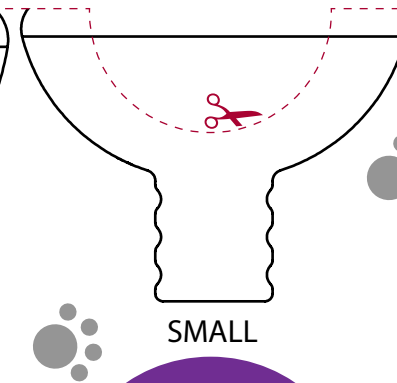

AeroDawg 

Canine Aerosol Chamber

SMALL

MEDIUM

LARGE

Mask Sizer

Each device is shipped with 2 different sized masks.

*AeroDawg** Chamber SMALL,
includes small and medium masks

*AeroDawg** Chamber LARGE,
includes medium and large masks

How to Use

The mask selected should cover the nose and mouth. However, if not possible apply mask to the dog's nostrils while gently holding the muzzle closed.

Trudell Medical International[®]

www.aerodawg.com

MD-615A-1015 * trade-marks and registered trade-marks of Trudell Medical International. © TMI 2015. All rights reserved.

HOW TO USE: Print this template on letter paper, landscape. DO NOT SCALE. Print at 100% or disable page scaling. Cut along the dashed lines and remove inner shape. Insert your cat's nose and mouth into the front and side cut-outs to see which mask will fit best.

AeroKat 
Feline Aerosol Chamber

The exclusive **Flow-Vu**[®] Inhalation Indicator moves toward the cat as they inhale and will only move if there is a good seal.

Mask Sizer

Each **AeroKat**[®] Chamber is shipped with a small and medium mask. The mask selected should cover the cat's nose and mouth but not the eyes.