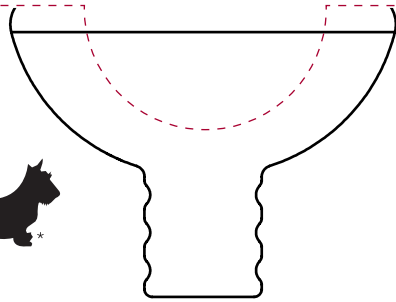

HOW TO USE: Print this template on letter paper, landscape. DO NOT SCALE. Print at 100% or disable page scaling. Cut along the dashed lines and remove inner shape. Insert your dog's nose and mouth into the front and side cut-outs to see which mask will fit best.

AeroDawg 

Canine Aerosol Chamber

SMALL

MEDIUM

LARGE

Mask Sizer

Each device is shipped with 2 different sized masks.

*AeroDawg** Chamber SMALL,
includes small and medium masks

*AeroDawg** Chamber LARGE,
includes medium and large masks

How to Use

The mask selected should cover the nose and mouth. However, if not possible apply mask to the dog's nostrils while gently holding the muzzle closed.